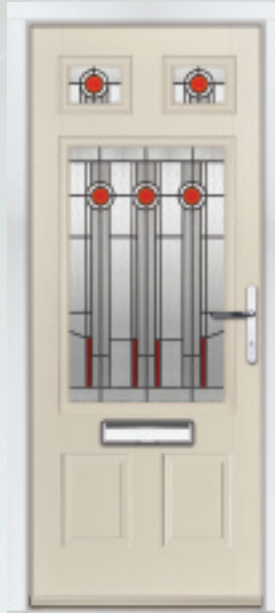

COLOUR: SILVER GREY
GLASS: IMPRESSION

TG

COLOUR: BLACK
GLASS: LOTUS

TG

COLOUR: CREAM WHITE
GLASS: METROPOLIS

TG